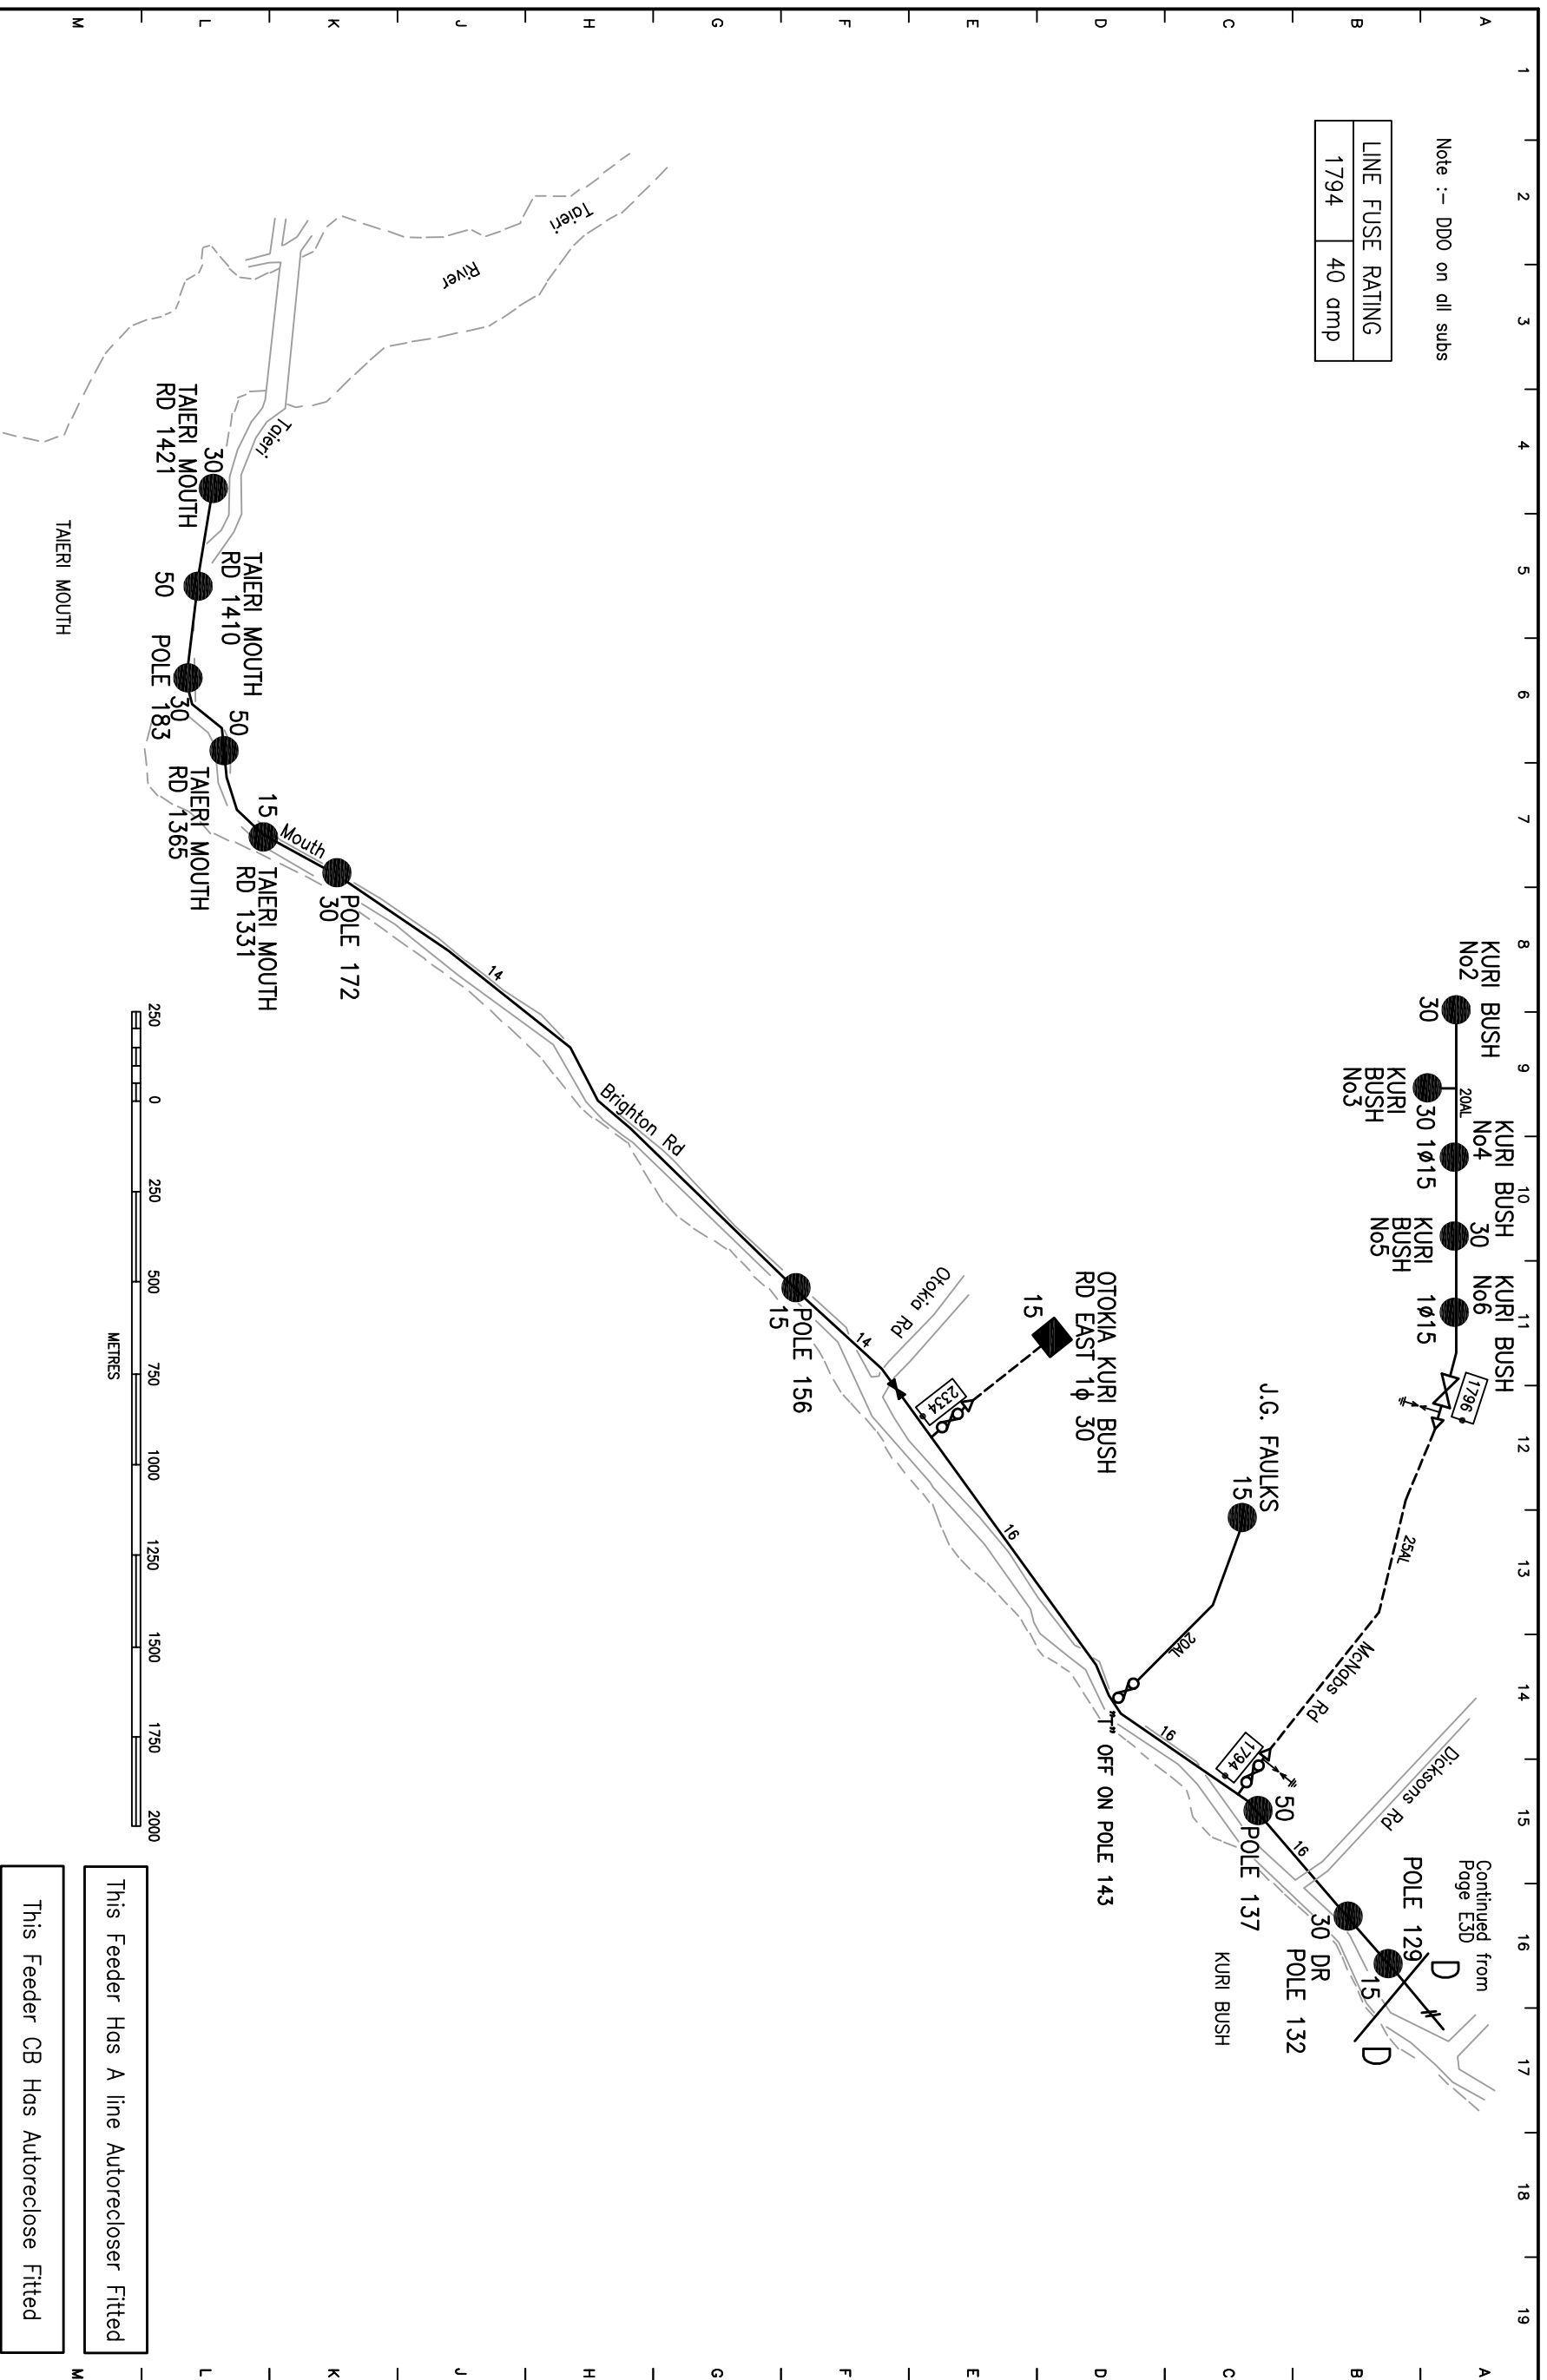

Note :- DDO on all subs

LINE FUSE RATING	1794	40 amp
------------------	------	--------

This Feeder Has A line Autorecloser Fitted

This Feeder CB Has Autoreclose Fitted

REVISION	X	0	P	Q	R	S	T	U	V	W	J H	08/76
COMP. NO	GFR 7815	2345	GFR 2443	GFR 2757	GFR 3144	GFR 3898	GFR 4505	-	GFR 5484	GFR 6970	TRACED T J A	11/05
DATE	10/15	01/03	11/04	02/06	10/06	07/07	09/08	11/09	04/11	05/14	CHECKED	
CHECKED	JDP	KTB	DLP	DLP	SJM	SJM	RMO	RMO	SJM	SJM	DES.ENG	

EAST TAIERI No3

11kV FEEDER

DATE ISSUED

PAGE

ET

3E